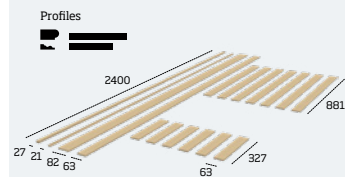

Kit contains:

- 1 x 2.4m Decorative Capping Moulding
- 1 x 2.4m Decorative Face Moulding
- 1 x 2.4m Horizontal Top Strip (82 x 9mm)
- 1 x 2.4m Horizontal Bottom Strip (63 x 9mm)
- 7 x 881mm Vertical Strips (63 x 9mm)
- 6 x 327mm Horizontal Infill Strips (63 x 9mm)
- All products MDF

Approx coverage 2.49m² per pack

[Click to download fitting instructions PDF](#)

WPKT7

Tongue and Groove Wall Panel Kit

Looking to add some rustic charm to your space? Our Tongue and Groove Wall Kit is the perfect solution. This kit comes pre-cut and ready to install, with no waste. This kit is made from moisture resistant MDF so perfect for a bathroom make over.

Kit contains:

- 1 x 2m Decorative Capping Moulding
- 1 x 2m Decorative Face Moulding
- 8 x 800mm MDF Vertical Panels (250 x 9mm)
- All products made with moisture resistant MDF