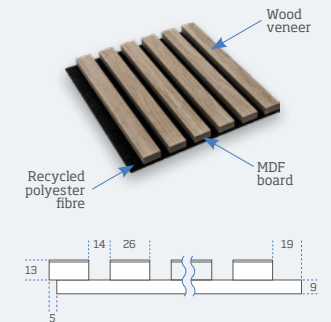

Pack of 1
Overall size - 2400 x 605 x 22mm
Slat size - 2400 x 26 x 13mm

[Click to download fitting instructions PDF](#)

WPKT12

Walnut Acoustic Slat Wall Panel

Our acoustic slat wall panels in Walnut are a design classic - great for creating a touch of period glamour in modern homes. Keep the noise levels low with a high-level finish that helps to break up large spaces and quieten small rooms.

Pack of 1
Overall size - 2400 x 605 x 22mm
Slat size - 2400 x 26 x 13mm

[Click to download fitting instructions PDF](#)

WPKT16
Smoked Oak Loose Wall Slats (4 PACK)

Add a touch of sophistication to your space with our Smoked Oak Loose Slats. Made from MDF with an oak veneer, individually cut for easy installation. The smoked finish adds a unique, rich colour. Durable and versatile, perfect for walls and ceilings.