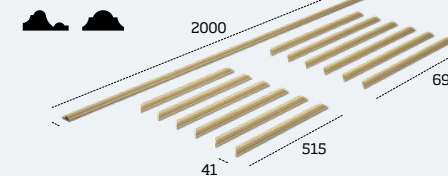

Covers up to 2 metres with just one kit or add multiple kits together

WPKT1

Dado Wall Panel Kit

Scan to watch Dado Wall Kit fitting video

Our Dado Wall Kits contain pre-mitred decorative mouldings. Ready to go straight on the wall. Saving you time and preventing unnecessary waste. Offering a bold timeless look in a quick and easy way.

Kit contains:

- 1 x 2m Decorative Dado
- 6 x 515mm Decorative Mouldings (pre-mitred)
- 6 x 690mm Decorative Mouldings (pre-mitred)
- All products unfinished Pine

Profiles

Approx coverage 2m² per pack

Click to download fitting instructions PDF