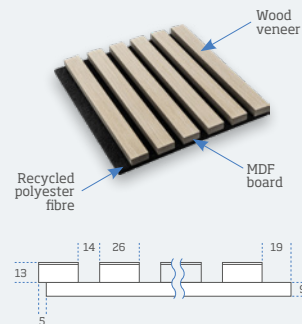

These striking acoustic slat wall panels in Light Oak break and absorb sound waves to create a stunning and tranquil space for you to relax. Use them to accent different walls and let the warmth of natural wood bring a touch of elegance to any design scheme.

Pack of 1
Overall size - 2400 x 605 x 22mm
Slat size - 2400 x 26 x 13mm

[Click to download fitting instructions PDF](#)