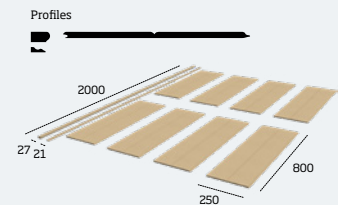

WPKT6

Traditional Shaker Wall Panel Kit

Easy to install and with no waste, this timeless Traditional Shaker Wall Kit will instantly update your home. With pre-cut panels made from high-quality MDF, there's no need for cutting, saving you time. This kit is a popular and on-trend solution for adding classic design to your walls.

Kit contains:

- 1 x 2.4m Decorative Capping Moulding
- 1 x 2.4m Decorative Face Moulding
- 1 x 2.4m Horizontal Top Strip (82 x 9mm)
- 1 x 2.4m Horizontal Bottom Strip (63 x 9mm)
- 7 x 881mm Vertical Strips (63 x 9mm)
- 6 x 327mm Horizontal Infill Strips (63 x 9mm)
- All products MDF

Approx coverage 2.49m² per pack

[Click to download fitting instructions PDF](#)

WPKT7

Tongue and Groove Wall Panel Kit

Looking to add some rustic charm to your space? Our Tongue and Groove Wall Kit is the perfect solution. This kit comes pre-cut and ready to install, with no waste. This kit is made from moisture resistant MDF so perfect for a bathroom make over.

Kit contains:

- 1 x 2m Decorative Capping Moulding
- 1 x 2m Decorative Face Moulding
- 8 x 800mm MDF Vertical Panels (250 x 9mm)
- All products made with moisture resistant MDF

Approx coverage 1.62m² per pack

[Click to download fitting instructions PDF](#)