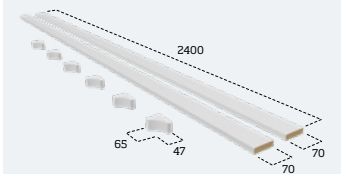

Primed Picture Rail Shelf

WPKT10

Primed Picture Rail Shelf

Our Primed Picture Rail Shelf is a versatile and stylish solution for adding character to your walls. It comes primed and ready to paint to match your decor. With its simple design and easy-to-fit installation, it will instantly transform any room.

Kit contains:

- 1 x 2.4m Primed Shelf (70 x 18mm)
- 1 x 2.4m Primed Wall Upright (70 x 18mm)
- 6 x Primed Corbel Brackets
- Screw Pack

[Click to download fitting instructions PDF](#)