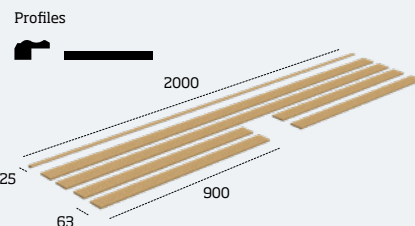

Kit contains:

- 1 x 2m Decorative Dado
- 6 x 515mm Decorative Mouldings (pre-mitred)
- 6 x 690mm Decorative Mouldings (pre-mitred)
- All products unfinished Pine

Profiles

Approx coverage 2m² per pack

Click to download fitting instructions PDF

WPKT2

Modern Wall Panel Kit

Scan to watch Modern Wall Kit fitting video

Our Modern Wall Kit contains pre-cut slats with a decorative capping moulding. Ready to be fitted onto the wall straight out of the pack. Once painted it will offer a finished, clean look to any room. Each kit spans a width of 2 metres, purchase multiple kits for larger widths.

- Kit contains:**
- 1 x 2m Decorative Capping Moulding
 - 2 x 2m Horizontal Slats
 - 4 x 900mm Vertical Slats
 - All products MDF

Approx coverge 2m² per pack

[Click to download fitting instructions PDF](#)