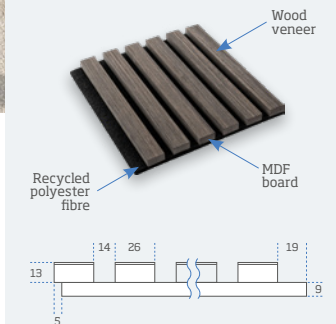

Pack of 1
Overall size - 2400 x 605 x 22mm
Slat size - 2400 x 26 x 13mm