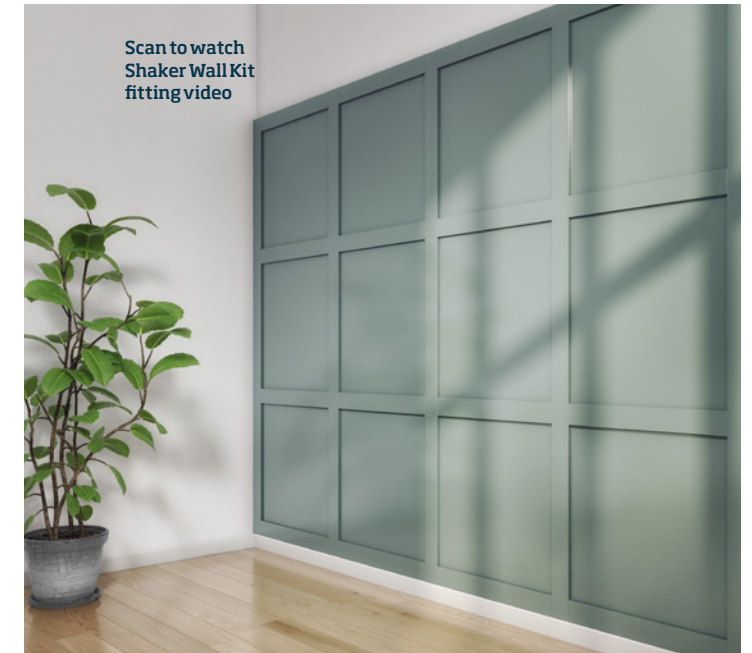

WPKT3

Shaker Wall Panel Kit

Scan to watch Shaker Wall Kit fitting video

Our Shaker Wall Kit contains six 1.2m MDF strips. This classic style has become a modern staple. Offering a sense of depth and interest to any wall. Equally at home in a period home or a new build, this style can add character to any room.