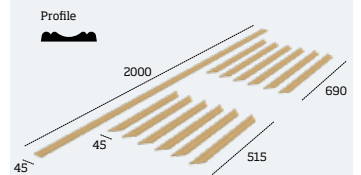

Approx coverage 2m² per pack

[Click to download fitting instructions PDF](#)